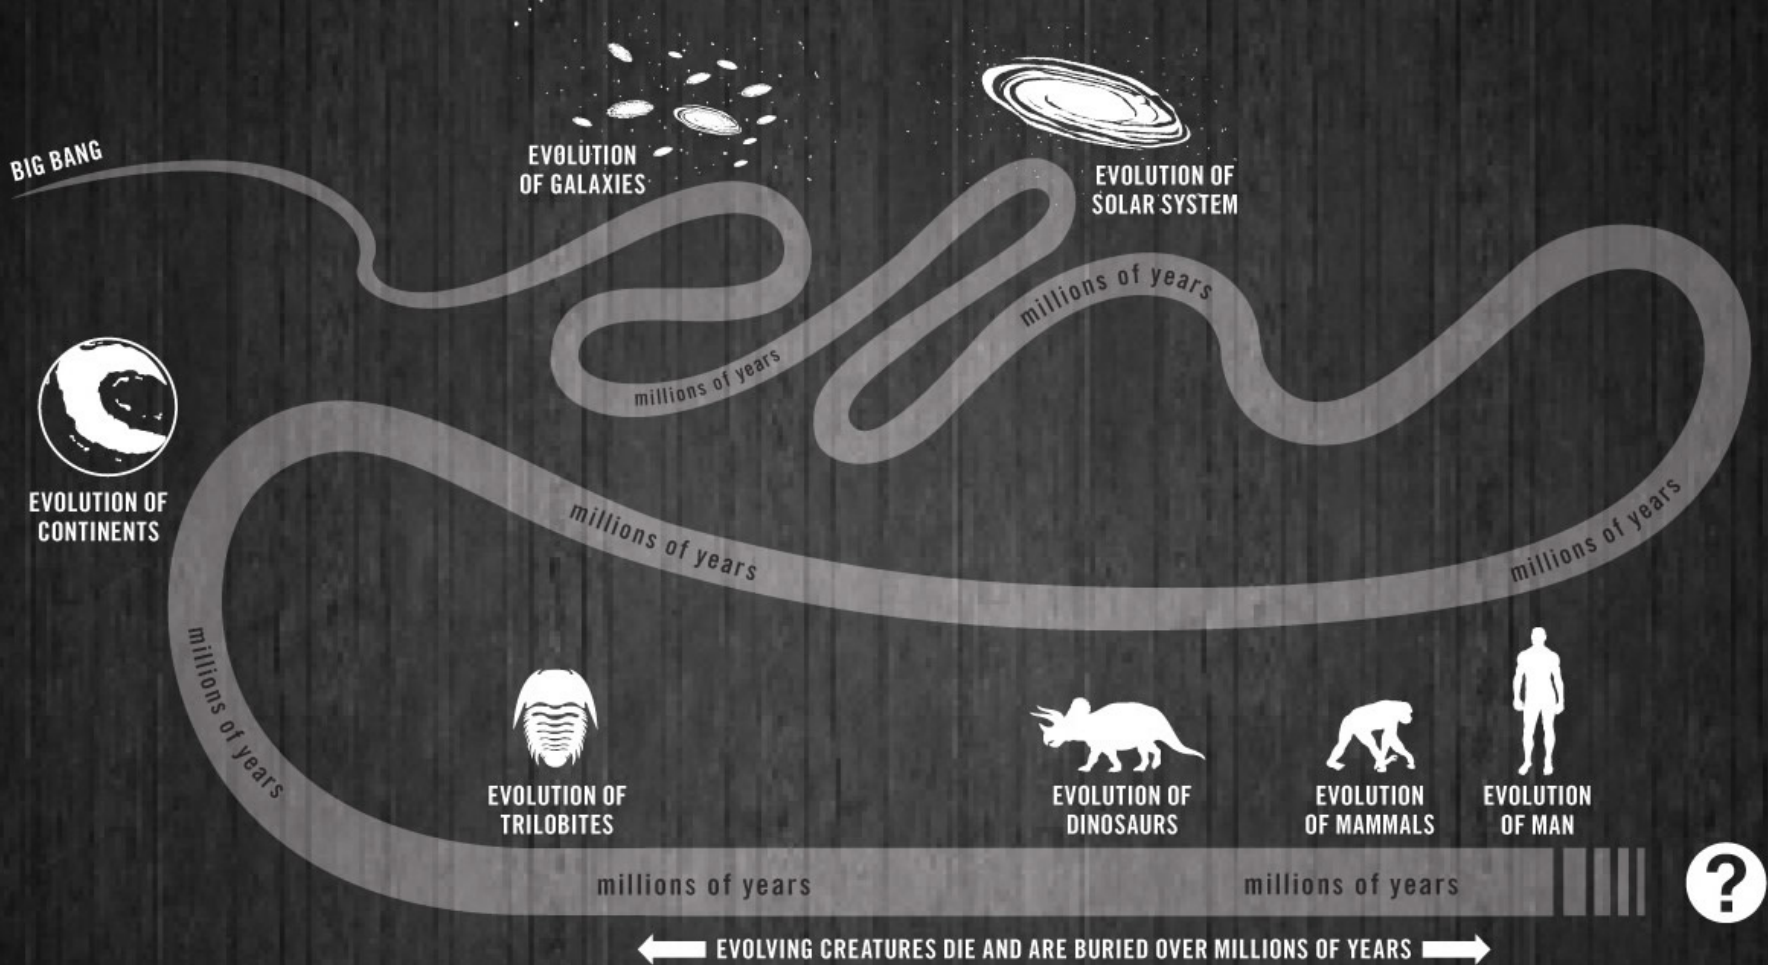

SAME FACTS

DIFFERENT HISTORY

MAN'S WORD

ACCORDING TO MAN'S IDEAS, present processes operating over 14 billion years explain the world we see today. On one tiny branch of the evolution tree, apes evolved into humans during the last few million years. Humans are only the latest ripple in the endless stream of evolution.

GOD'S WORD

ACCORDING TO GOD'S WORD, "in six days the Lord made the heavens and the earth, the sea, and all that is in them" (Exodus 20:11). His intervention at key periods of history explains most of the world we see today. From the beginning, God created man and woman to dwell with Him.