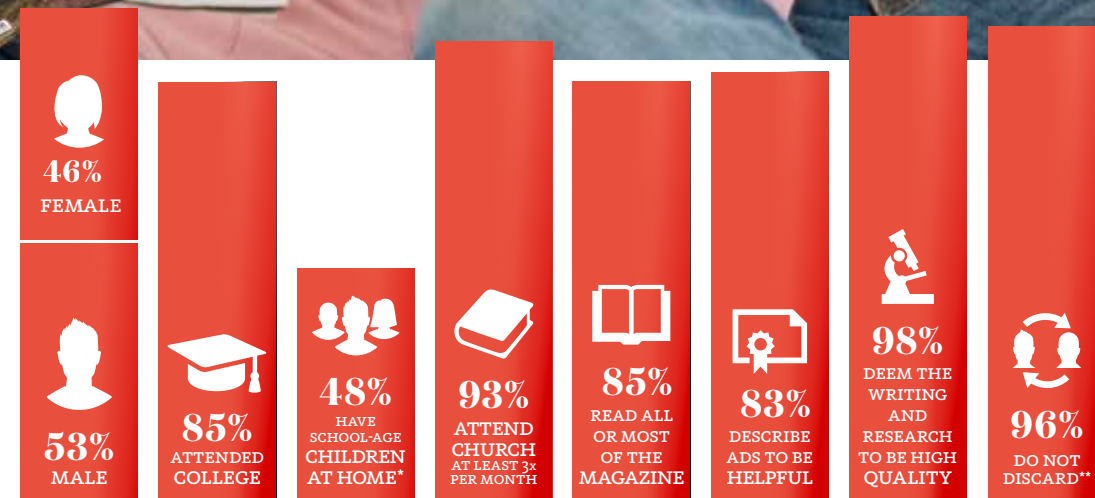

INVITATION-ONLY ADVERTISING

Advertising in *Answers* magazine is by invitation only, ensuring that Christian businesses have a low-cost way to reach the highly educated, intensely committed, biblically conservative Answers in Genesis audience.

If you feel that your product, service, or organization would be a good fit, please email us at MagazineAdInquiries@AnswersInGenesis.org.