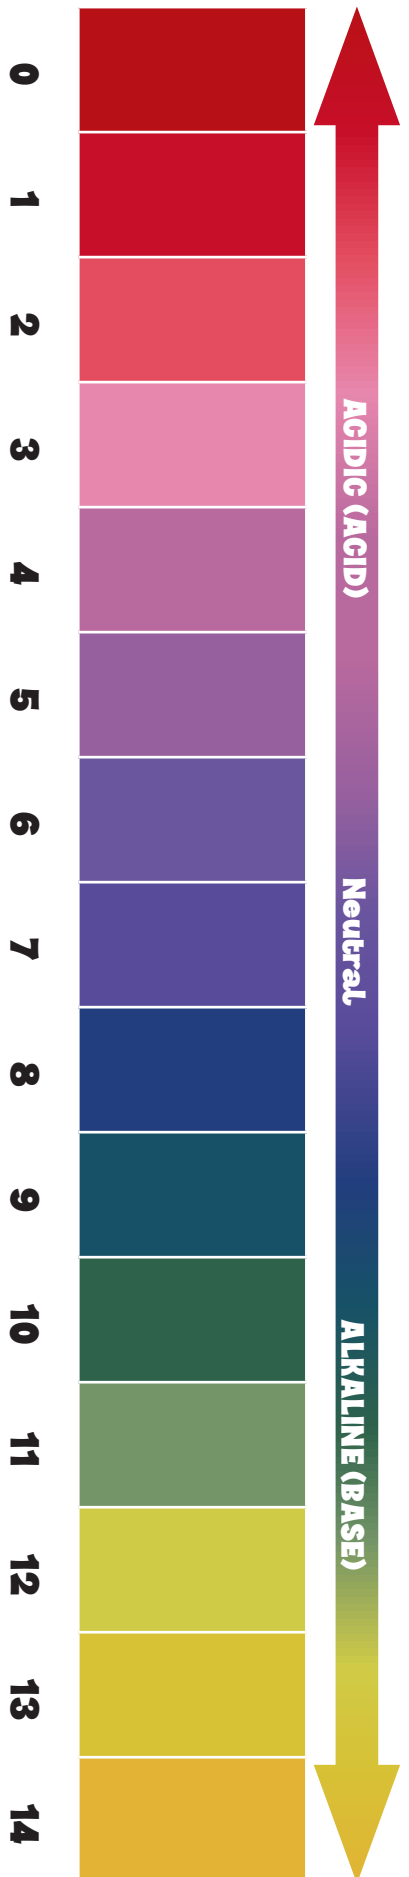

## Red Cabbage pH Indicator Chart